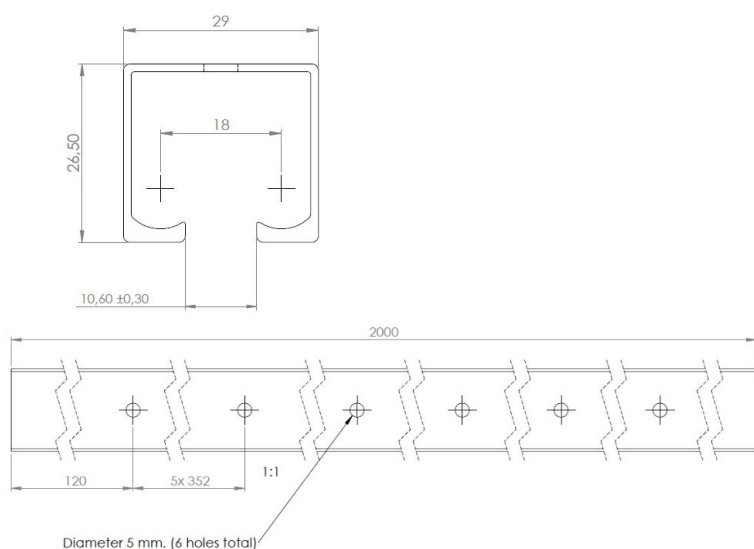

## Description:

Alu Profile-Milled, 29x26,5x2000mm, F/Sliding System L1001 W/6 Screw Holes ø5mm

## Item number:

28.25.205-0

Units	Box	Carton	HS Code	Barcode
Pcs.	1	20	7604299090	
				5704866094856